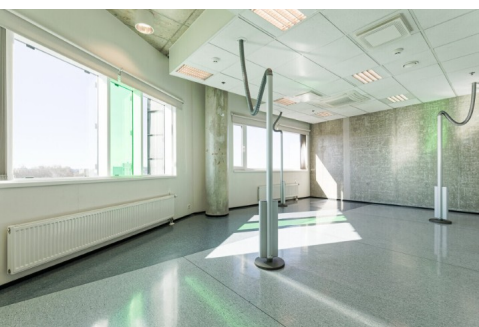

Andi Pleskovski

Commercial premises leading consultant /
Partner

EKMK licence no. KKM 150501

✉ andi.pleskovski@RE.ee

📞 5090550 📠 6688666