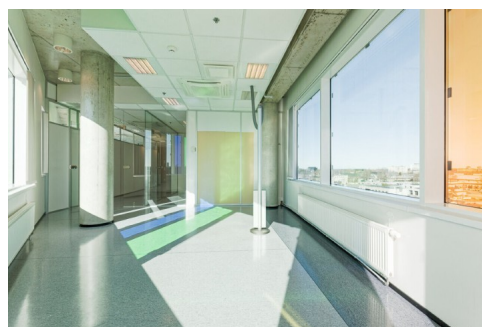

Andi Pleskovski

Commercial premises leading consultant /
Partner

EKMK licence no. KKM 150501

✉ andi.pleskovski@RE.ee

📞 5090550 📠 6688666