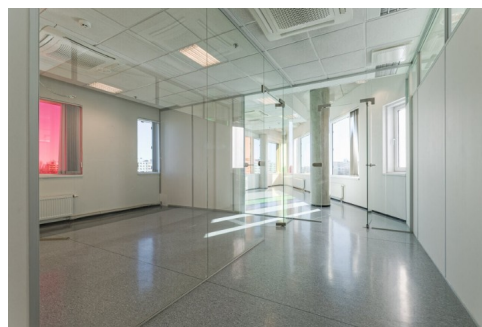

Andi Pleskovski

Commercial premises leading consultant /
Partner

EKMK licence no. KKM 150501

✉ andi.pleskovski@RE.ee

📞 5090550 📠 6688666