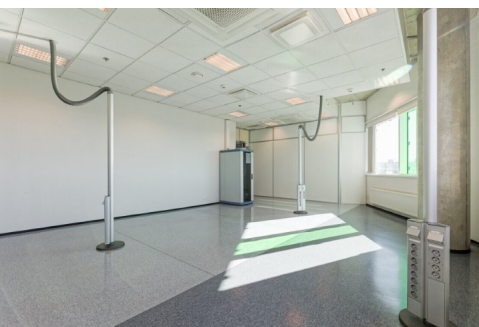

Andi Pleskovski

Commercial premises leading consultant /
Partner

EKMK licence no. KKM 150501

✉ andi.pleskovski@RE.ee

📞 5090550 📠 6688666